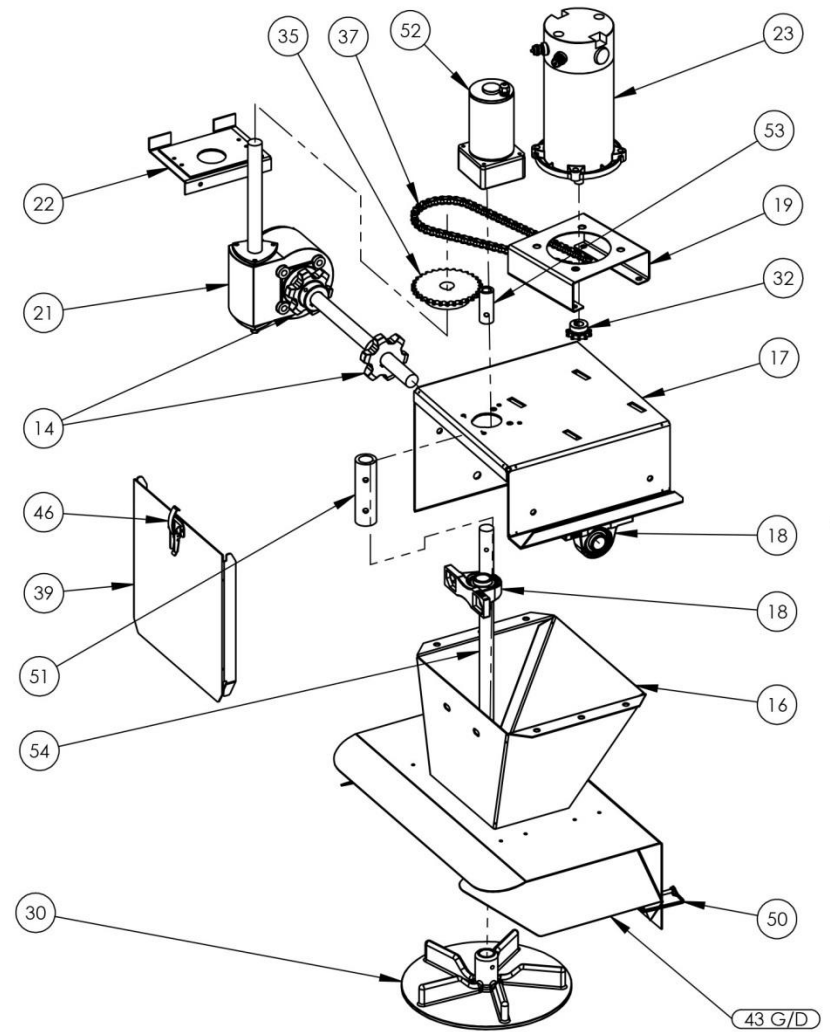

vue détaillée
moteur simple

vue détaillée
moteur double

- EQUIFAB -
www.EQUIFAB.COM

EQUI-01-00-R-05

2014/01/28

Detailed view
on next page

Exploded view spreader (S175 - S200 - S300)

STAINLESS STEEL SPREADER PARTS BREAKDOWN (S175-S200-S300)

ITEM	DESCRIPTION	PART
1	Side panel left or right	S001
2	Front panel	S002
3	Rear panel	S003
4	Left conveyor panel	S004
5	Right conveyor panel	S005
6	Left support	S006
7	Right support	S007
8	Conveyor floor	S008
9	Deflector	S009
10	Top screen	S010-S200
11	Take-up holder	PS020
12	Take-up bearing	PS021
13	Conveyor shaft	PS022
14	Conveyor sprockets	PS023
15	Conveyor support	S015
16	Complete chute ass'y	S016
17	Rear support	S017
18	Pillow block	PS030
19	Motor support	PS007
20	Pillow block support	S020
21	Gear box	PS009
22	Chain guard	S022
23	Motor	PS006
24	Lid	S024
25	Door slides Right	PS003
25	Door slides Left	PS004
26	Braket for door handle	PS026
27	Door handle	PS018
28	Door	PS005
29	Spinner shaft	PS011
30	Spinner disc Rubber	PS012-RB
31	V ass'y	S031
32	Motor sprocket	PS041
33	Driven sprocket for spinner	PS039
34	Driven sprocket for spinner	PS040
35	Moteur driven sprocket	PS038
36	Spinner chain	PS033
37	Motor chain	PS032
38	Conveyor chain (S100)	PS034-4
38	Conveyor chain (S175)	PS034-7S
38	Conveyor chain (S200)	PS034-8
38	Conveyor chain (S300)	PS034-10
39	Rear end guard	S039
40	Cross member	S040
41	Eye bolt	PS042
42	Lid support	S042
43	Chute deflector Right - Left	PS043G-D
44	Tensioner Bolt	PS031
45	Plastic handle	S045
46	Stainless panel latch	S046
47	Plate 2" x 4" stainless	PS047
50	Goupille de déflecteur /	PS050
51	Rubber coupling	PS051
52	Spinner motor	PS052
52	Spinner motor	PS053
53	Stub shaft	TG018
54	Spinner shaft dual motor	PS054
55	Wiper (sold ass'y with PS035W) (PS035B)	PS035B-W
56	Door sprockets	PS037
57	Shaft collar	PS017
	Chute bearing protector	PS100
	Reinforcement	PS020B