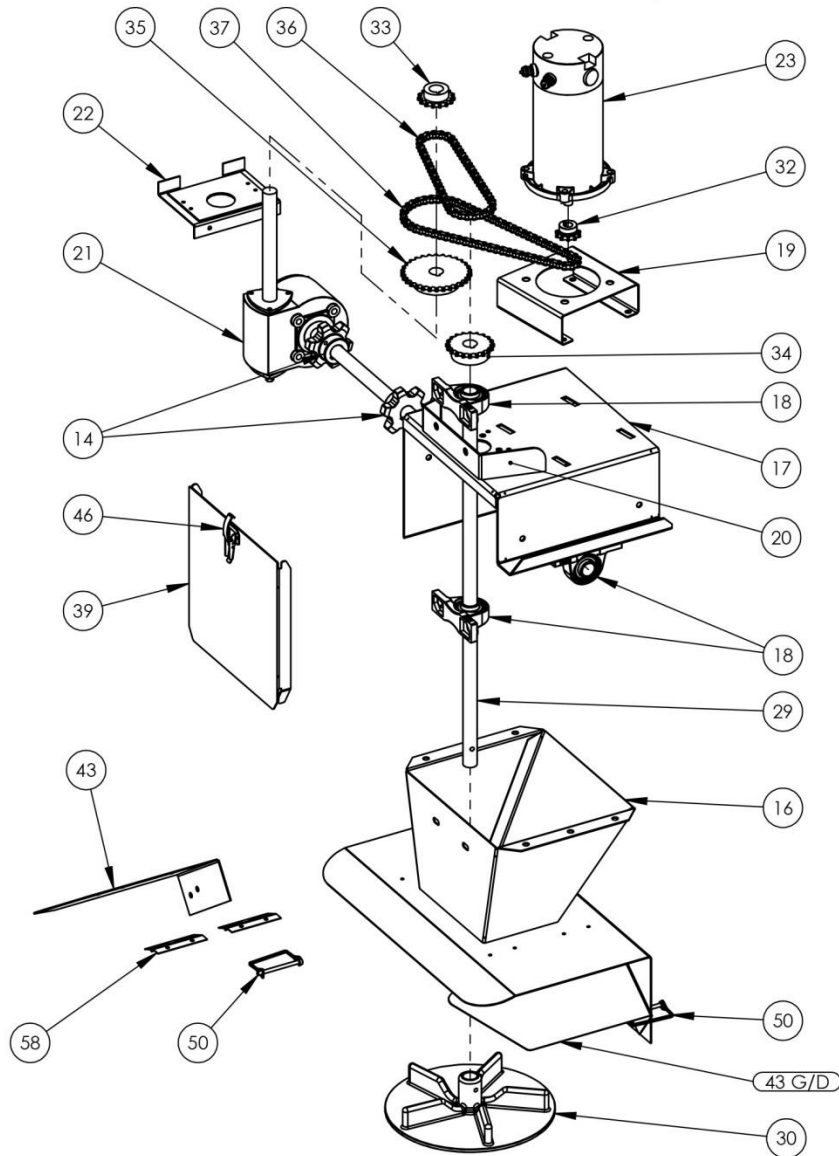

vue détaillée
moteur simple

vue détaillée
moteur double

- EQUIFAB -
www.EQUIFAB.COM

EQUI-01-00-R-05

2014/01/28

Detailed view
on next page

Exploded view spreader (S175 - S200 - S300)

STAINLESS STEEL SPREADER PARTS BREAKDOWN (S175-S200-S300)

ITEM	DESCRIPTION	PART
1	Side panel left or right	S001
2	Front panel	S002
3	Rear panel	S003
4	Left conveyor panel	S004
5	Right conveyor panel	S005
6	Left support	S006
7	Right support	S007
8	Conveyor floor	S008
9	Deflector	S009
10	Top screen	S010-S200
11	Take-up holder	PS020
12	Take-up bearing	PS021
13	Conveyor shaft	PS022
14	Conveyor sprockets	PS023
15	Conveyor support	S015
16	Complete chute ass'y	S016
17	Rear support	S017
18	Pillow block	PS030
19	Motor support	PS007
20	Pillow block support	S020
21	Gear box	PS009
22	Chain guard	S022
23	Motor	PS006
24	Lid	S024
25	Door slides Right	PS003
25	Door slides Left	PS004
26	Braket for door handle	PS026
27	Door handle	PS018
28	Door	PS005
29	Spinner shaft	PS011
30	Spinner disc Rubber	PS012-RB
31	V ass'y	S031
32	Motor sprocket	PS041
33	Driven sprocket for spinner	PS039
34	Driven sprocket for spinner	PS040
35	Moteur driven sprocket	PS038
36	Spinner chain	PS033
37	Motor chain	PS032
38	Conveyor chain (S100)	PS034-4
38	Conveyor chain (S175)	PS034-7S
38	Conveyor chain (S200)	PS034-8
38	Conveyor chain (S300)	PS034-10
39	Rear end guard	S039
40	Cross member	S040
41	Eye bolt	PS042
42	Lid support	S042
43	Chute deflector Right - Left	PS043G-D
44	Tensioner Bolt	PS031
45	Plastic handle	S045
46	Stainless panel latch	S046
47	Plate 2" x 4" stainless	PS047
50	Goupille de déflecteur /	PS050
51	Rubber coupling	PS051
52	Spinner motor	PS052
52	Spinner motor	PS053
53	Stub shaft	TG018
54	Spinner shaft dual motor	PS054
55	Wiper (sold ass'y with PS035W) (PS035B)	PS035B-W
56	Door sprockets	PS037
57	Shaft collar	PS017
	Chute bearing protector	PS100
	Reinforcement	PS020B