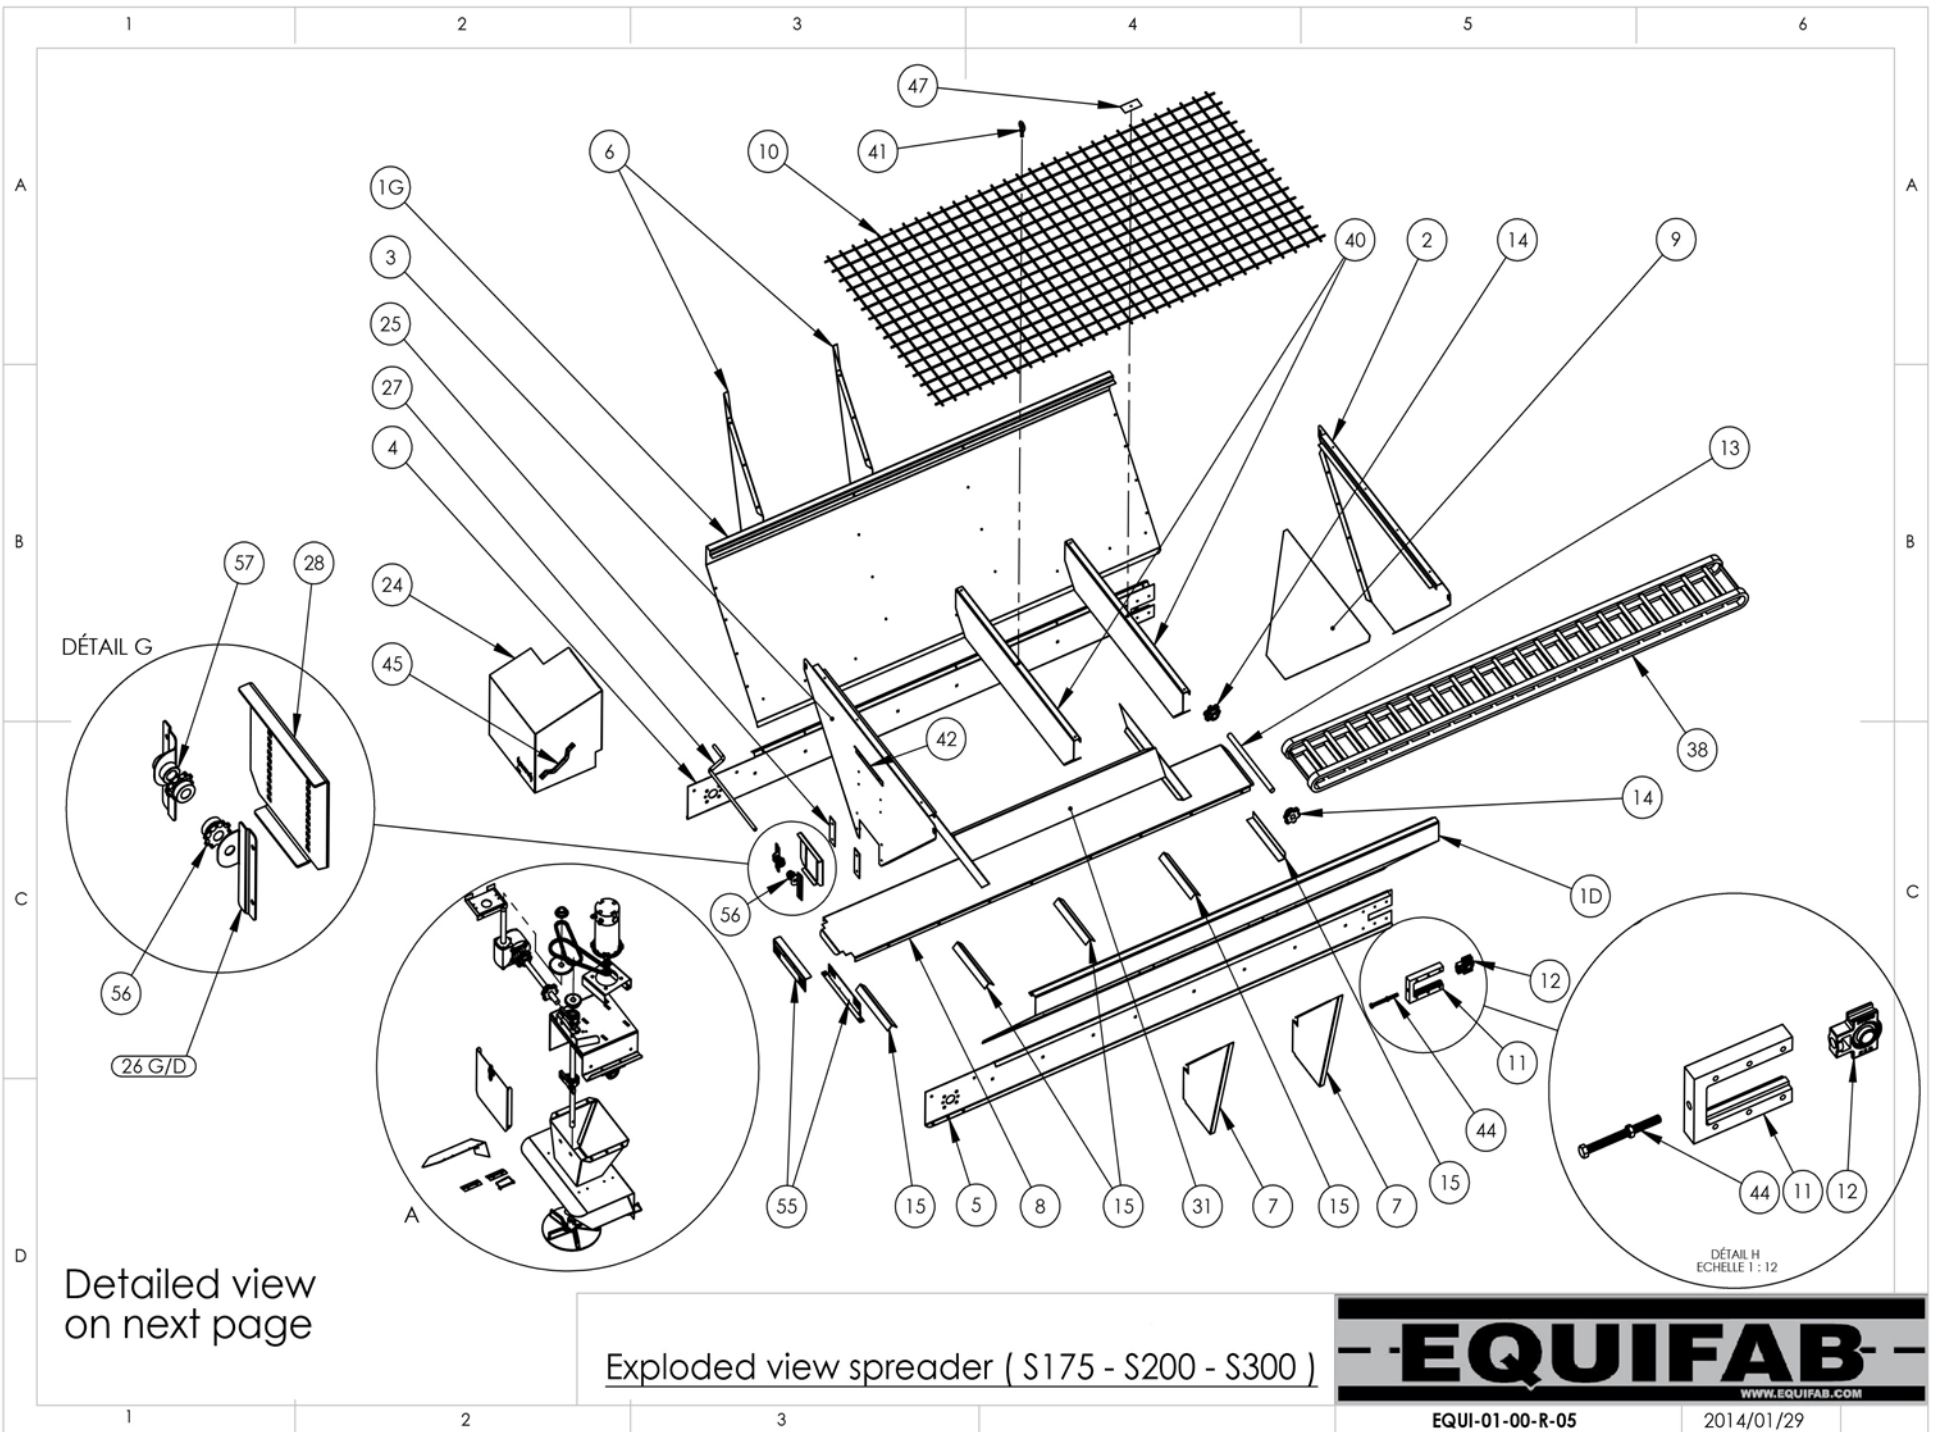

vue détaillée
moteur simple

vue détaillée
moteur double

- EQUIFAB -
www.EQUIFAB.COM

EQUI-01-00-R-05

2014/01/28

Detailed view
on next page

Exploded view spreader (S175 - S200 - S300)

STAINLESS STEEL SPREADER PARTS BREAKDOWN (S175-S200-S300)

ITEM	DESCRIPTION	PART
1	Side panel left or right	S001
2	Front panel	S002
3	Rear panel	S003
4	Left conveyor panel	S004
5	Right conveyor panel	S005
6	Left support	S006
7	Right support	S007
8	Conveyor floor	S008
9	Deflector	S009
10	Top screen	S010-S200
11	Take-up holder	PS020
12	Take-up bearing	PS021
13	Conveyor shaft	PS022
14	Conveyor sprockets	PS023
15	Conveyor support	S015
16	Complete chute ass'y	S016
17	Rear support	S017
18	Pillow block	PS030
19	Motor support	PS007
20	Pillow block support	S020
21	Gear box	PS009
22	Chain guard	S022
23	Motor	PS006
24	Lid	S024
25	Door slides Right	PS003
25	Door slides Left	PS004
26	Braket for door handle	PS026
27	Door handle	PS018
28	Door	PS005
29	Spinner shaft	PS011
30	Spinner disc Rubber	PS012-RB
31	V ass'y	S031
32	Motor sprocket	PS041
33	Driven sprocket for spinner	PS039
34	Driven sprocket for spinner	PS040
35	Moteur driven sprocket	PS038
36	Spinner chain	PS033
37	Motor chain	PS032
38	Conveyor chain (S100)	PS034-4
38	Conveyor chain (S175)	PS034-7S
38	Conveyor chain (S200)	PS034-8
38	Conveyor chain (S300)	PS034-10
39	Rear end guard	S039
40	Cross member	S040
41	Eye bolt	PS042
42	Lid support	S042
43	Chute deflector Right - Left	PS043G-D
44	Tensioner Bolt	PS031
45	Plastic handle	S045
46	Stainless panel latch	S046
47	Plate 2" x 4" stainless	PS047
50	Goupille de déflecteur /	PS050
51	Rubber coupling	PS051
52	Spinner motor	PS052
52	Spinner motor	PS053
53	Stub shaft	TG018
54	Spinner shaft dual motor	PS054
55	Wiper (sold ass'y with PS035W) (PS035B)	PS035B-W
56	Door sprockets	PS037
57	Shaft collar	PS017
	Chute bearing protector	PS100
	Reinforcement	PS020B